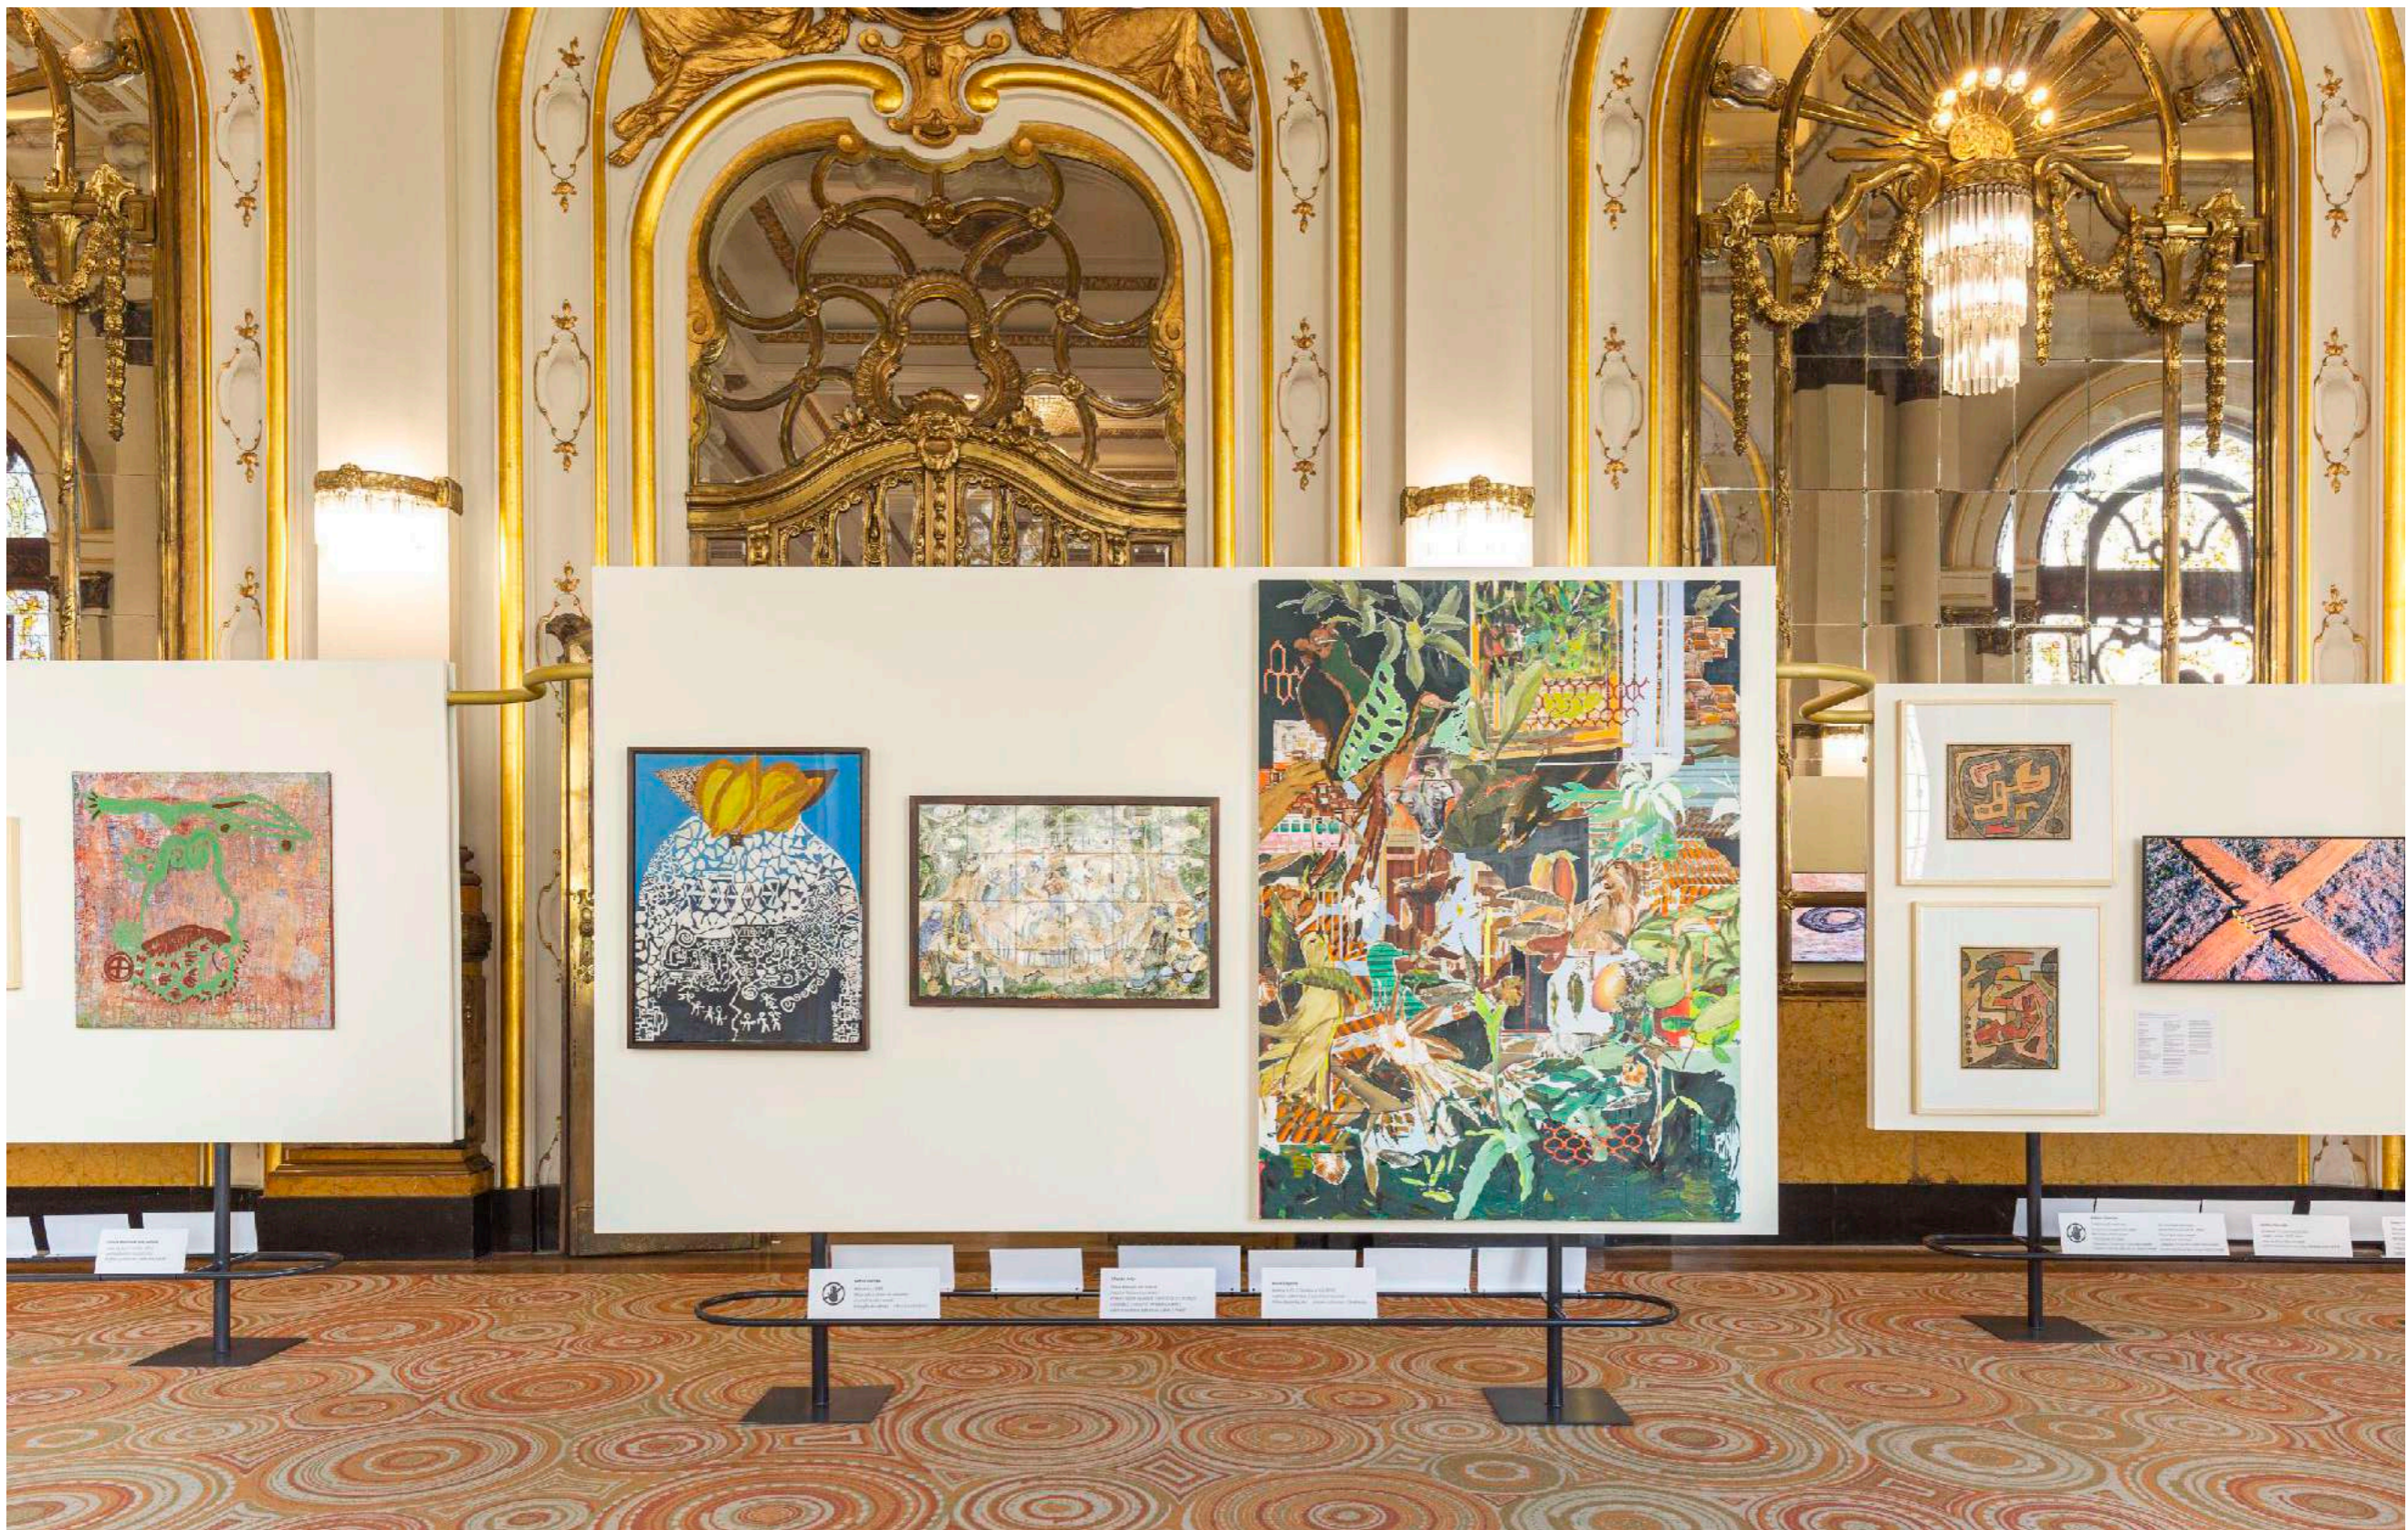

Contramemória

Theatro Municipal de São Paulo | São Paulo, Brasil, 2021