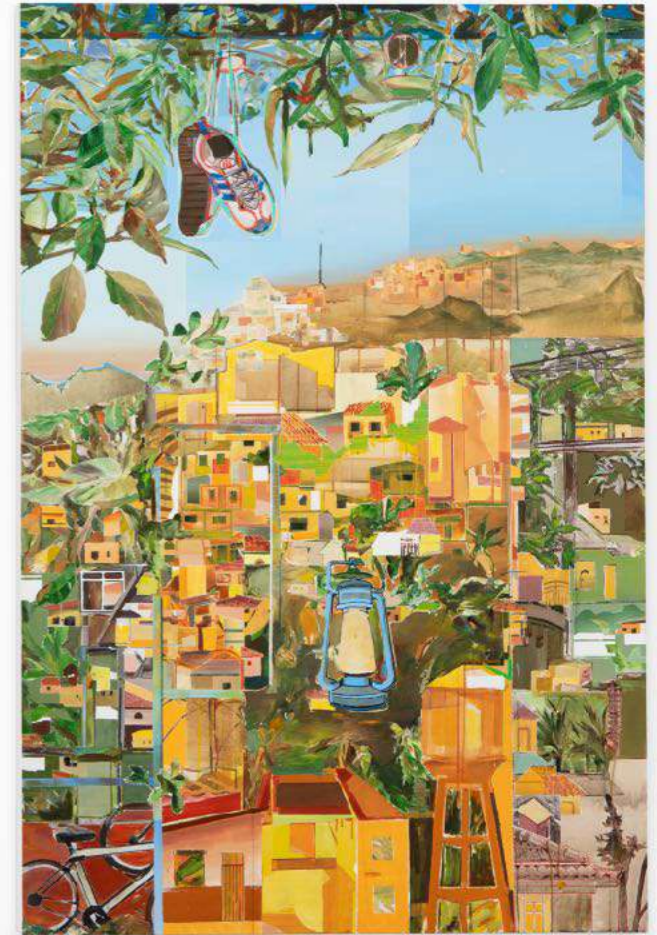

Life is only possible reinvented
Sadie Coles | London, UK, 2022