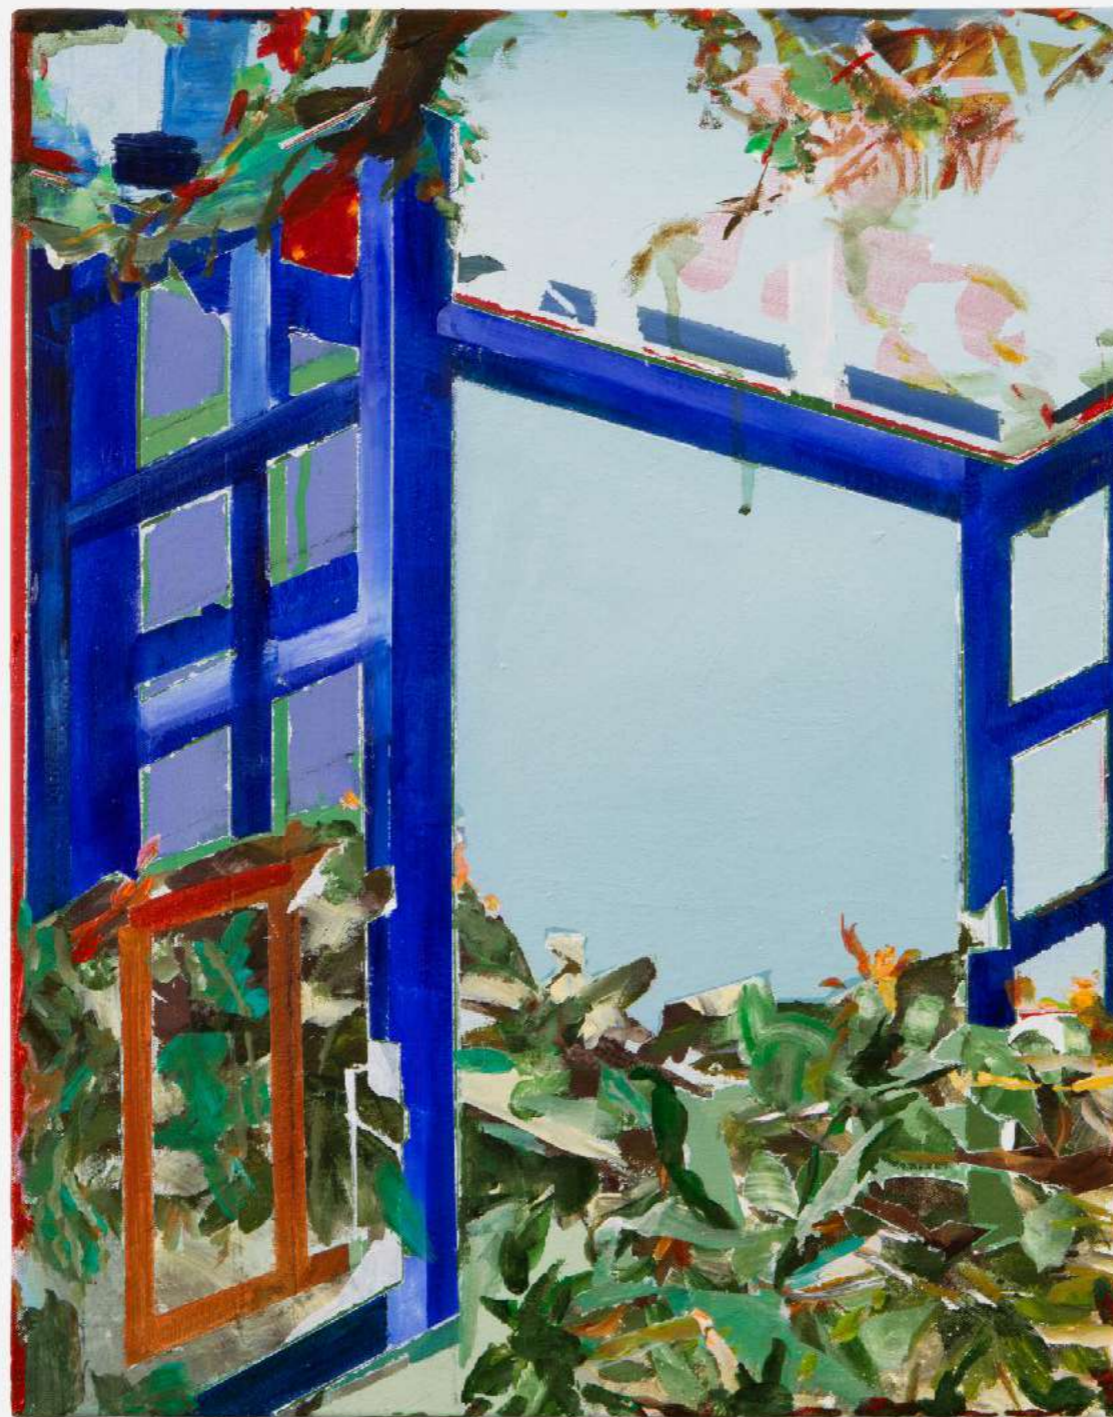

Fortes D'Aloia & Gabriel

[www.fdag.com.br](http://www.fdag.com.br) | [info@fdag.com.br](mailto:info@fdag.com.br)

Lucia Laguna

An abstract painting featuring a complex composition of geometric shapes and vibrant colors. The background is a mix of teal, blue, and grey tones, suggesting a sky or water scene. Overlaid on this are several large, bright orange diagonal strokes that create a sense of movement and depth. In the lower-left quadrant, there is a distinct rectangular area with warm, earthy tones of orange and brown, possibly representing a building or a landscape element. The overall style is expressive and modern, with visible brushstrokes and a rich, layered texture.

**Life is only possible reinvented**  
Sadie Coles | London, UK, 2022

**Lucia Laguna**  
**Paisagem nº 134, 2022**  
Acrílica sobre tela [Acrylic on canvas]  
120 x 180 cm [47.244 x 70.866 in]

**Life is only possible reinvented**  
Sadie Coles | London, UK, 2022